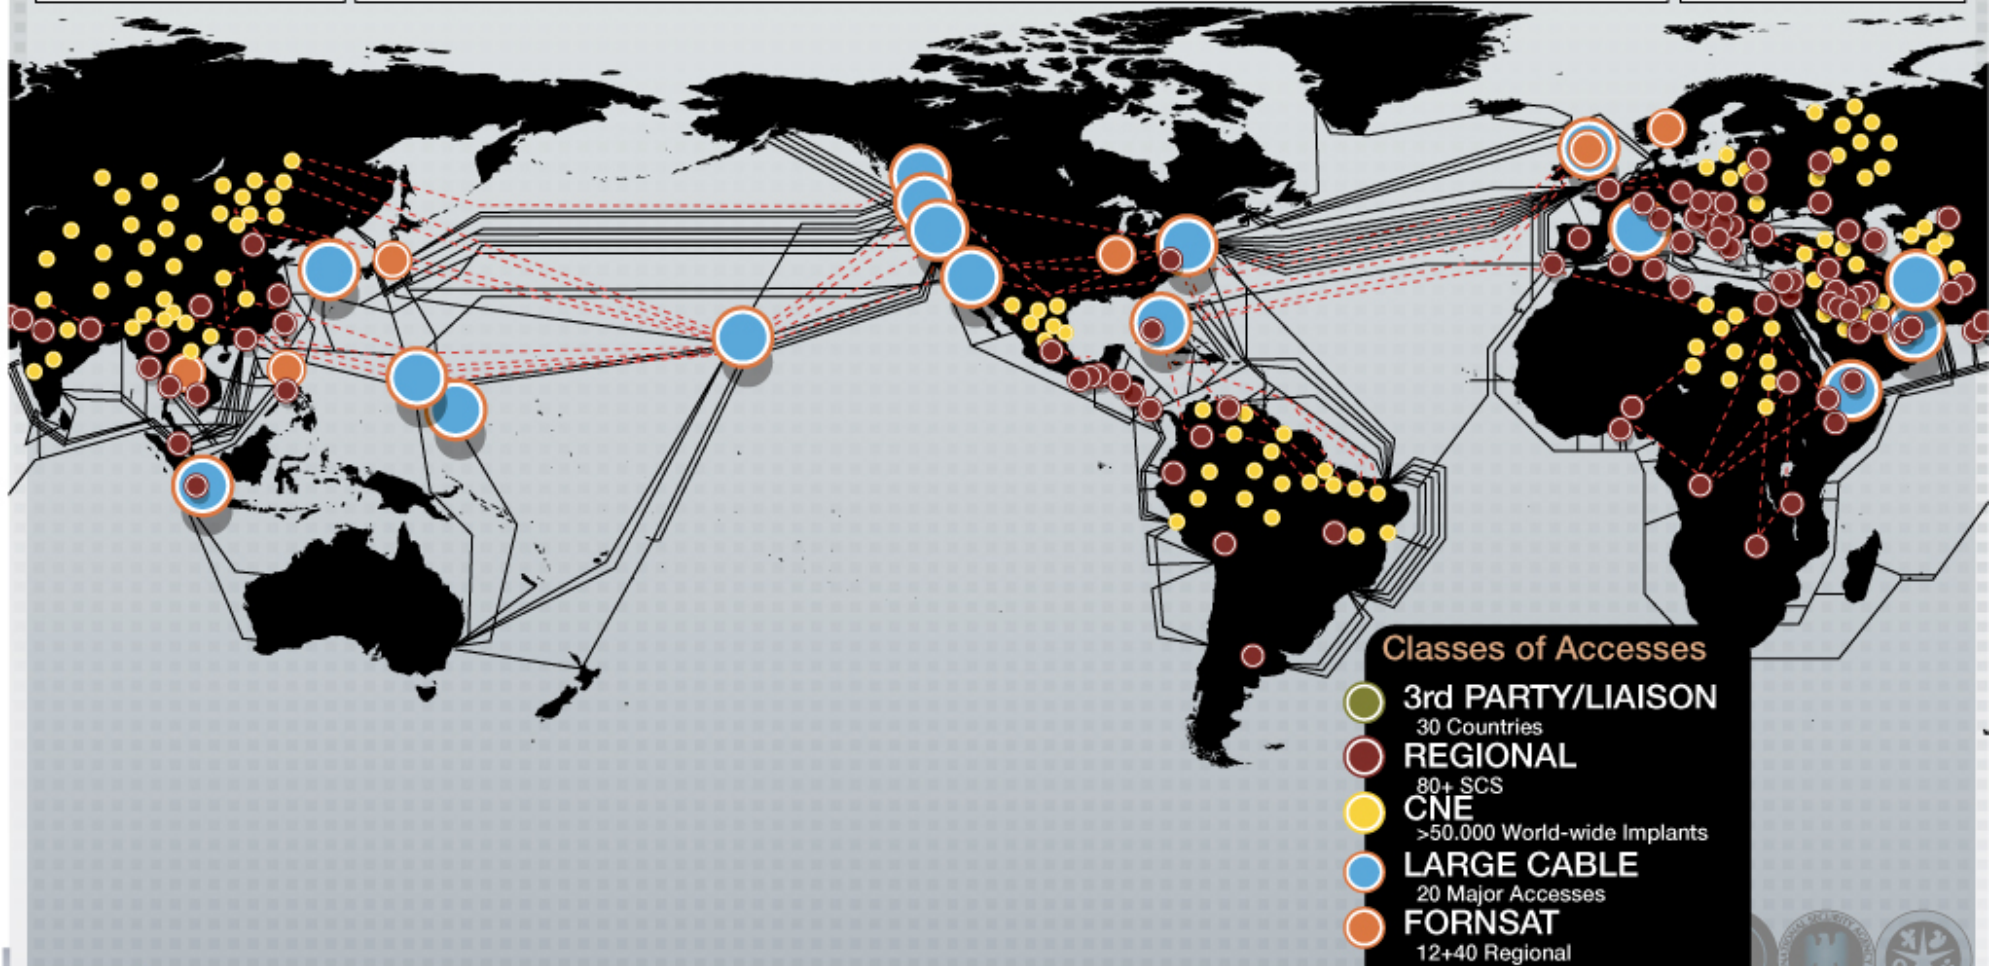

# Driver 1: Worldwide SIGINT/Defense Cryptologic Platform

**High Speed Optical Cable**  
Covert, Clandestine or Cooperative Large Accesses  
20 Access Programs Worldwide

**Regional**

Caracas	Havana	Kinshasa	Sofia	Berlin	Pristina	Guatemala City
Tegucigalpa	Panama City	Lusaka	Bangkok	Tirana	RESC	
Geneva	Bogota		New Delhi	Phnom Penh		
Athens	Mexico City		Budapest	Frankfurt	Sarajevo	Milan
Rome	Brasilia		Prague	Paris		
Quito	Managua	Lagos	Vienna	Rangoon		La Paz
San Jose				Zagreb		Langley
						Vienna Annex
						Reston

**FORNSAT**

STELLAR	INDRA
SOUNDER	IRONSAND
SNICK	JACKKNIFE
MOONPEN	CARBOY
NY	TIMBERLIN
LADYLOVE	E

**Classes of Accesses**

- **3rd PARTY/LIAISON**  
30 Countries
- **REGIONAL**  
80+ SCS
- **CNE**  
>50,000 World-wide Implants
- **LARGE CABLE**  
20 Major Accesses
- **FORNSAT**  
12+40 Regional