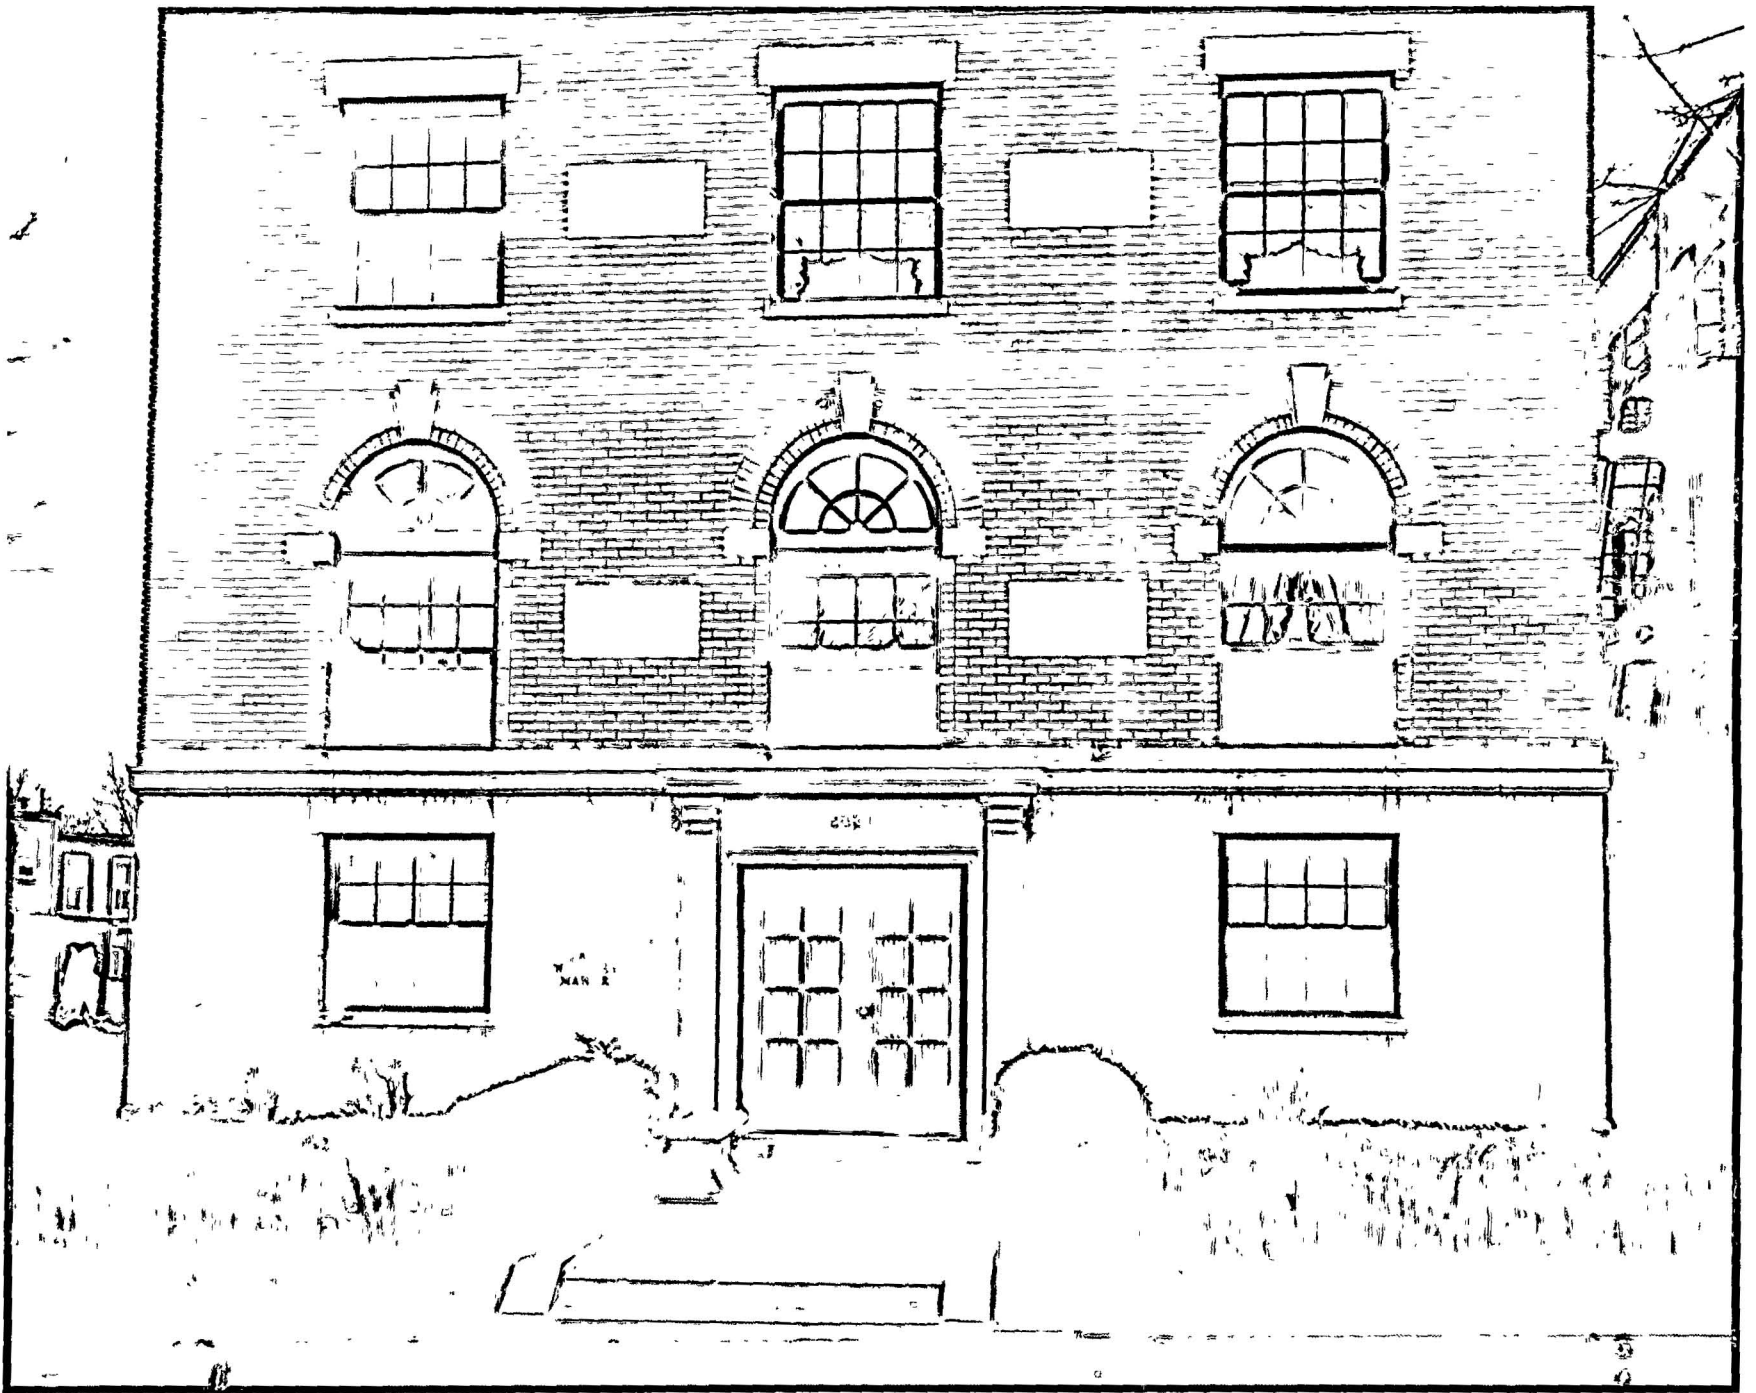

Kisseloff-27808