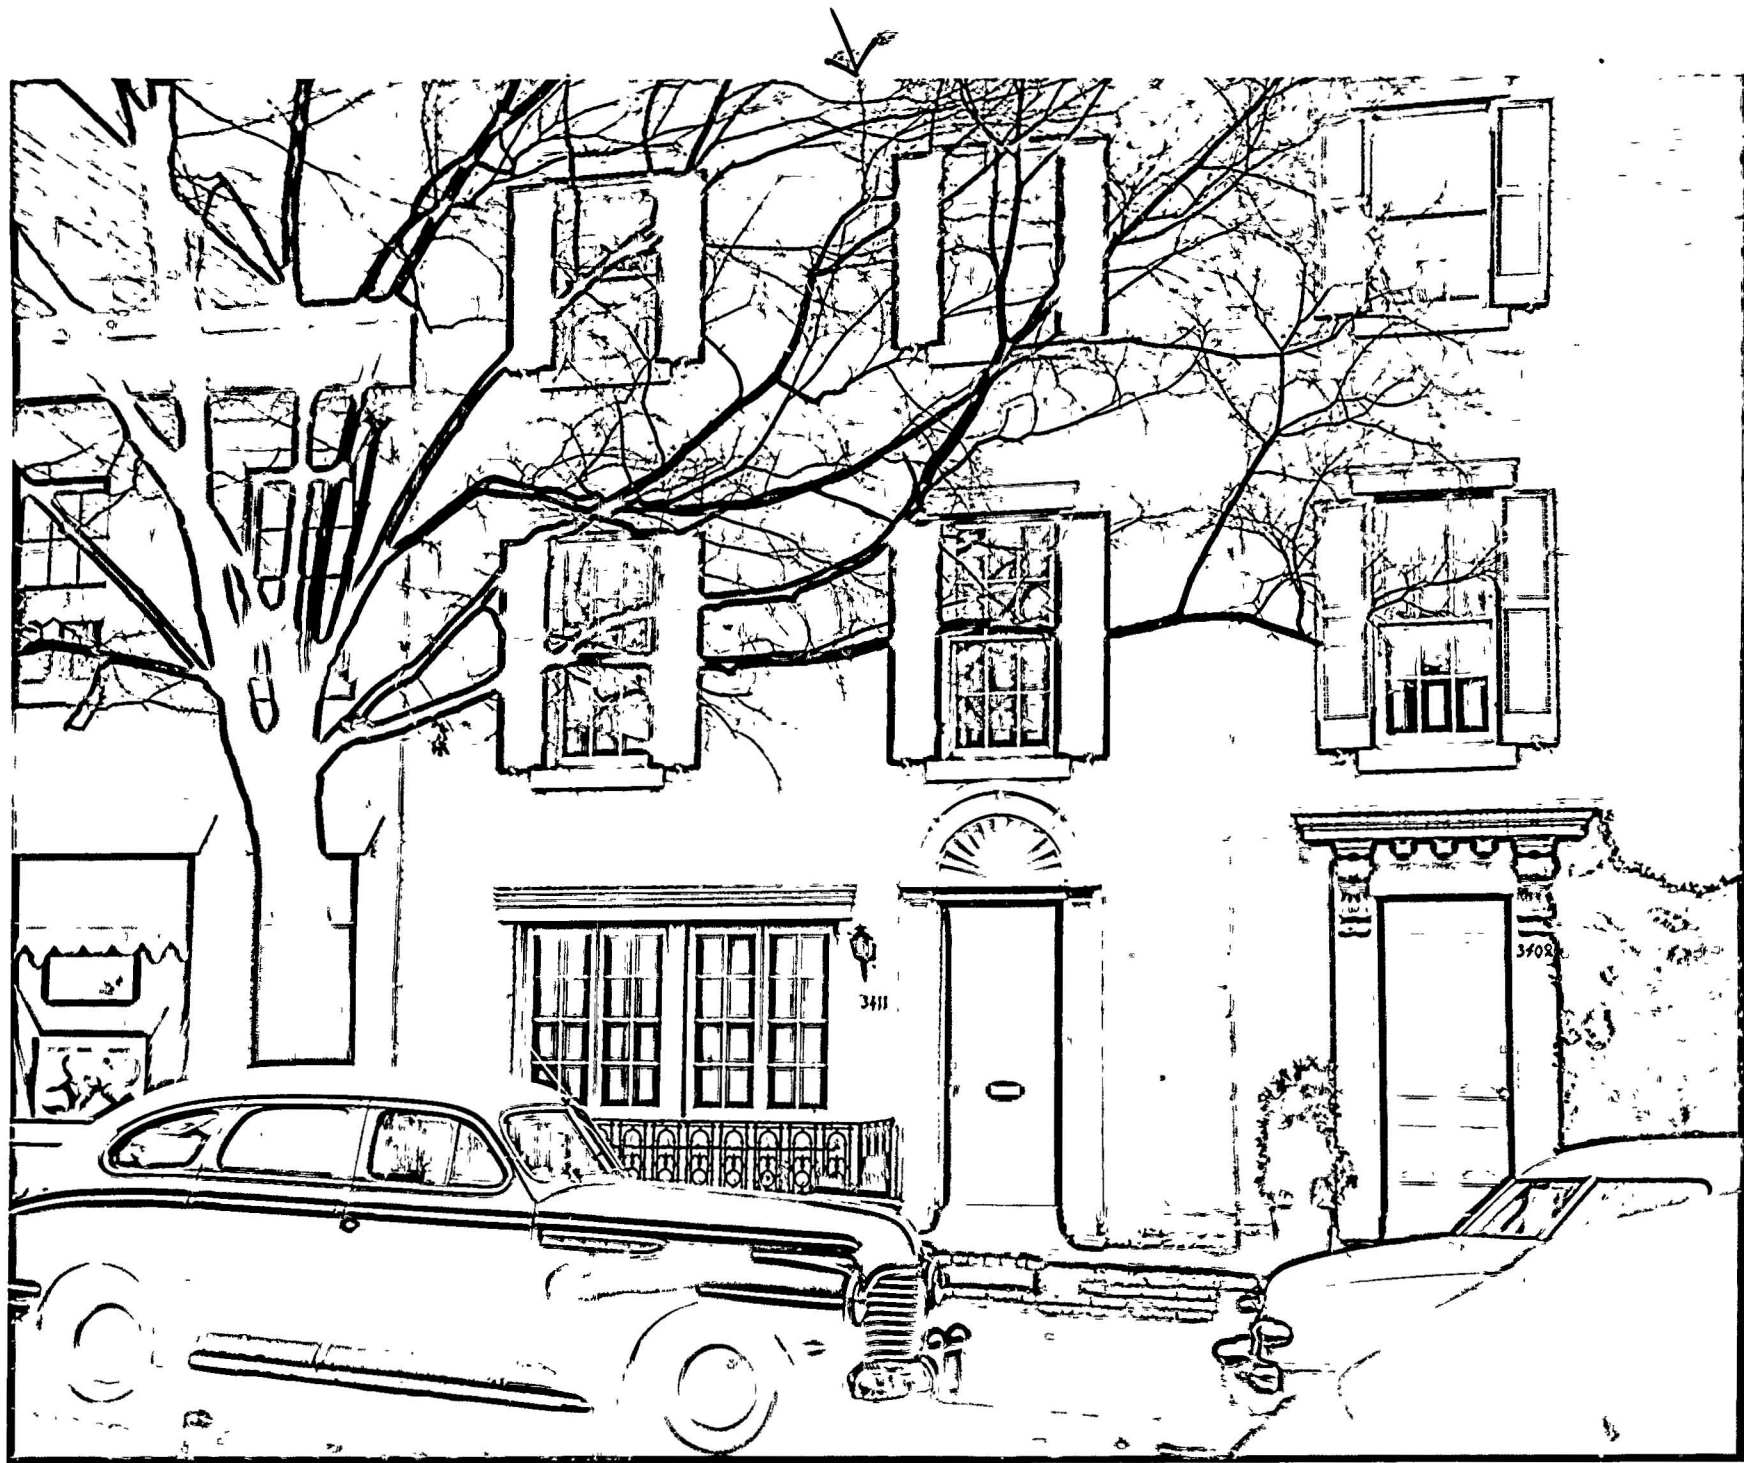

Kisseloff-27812