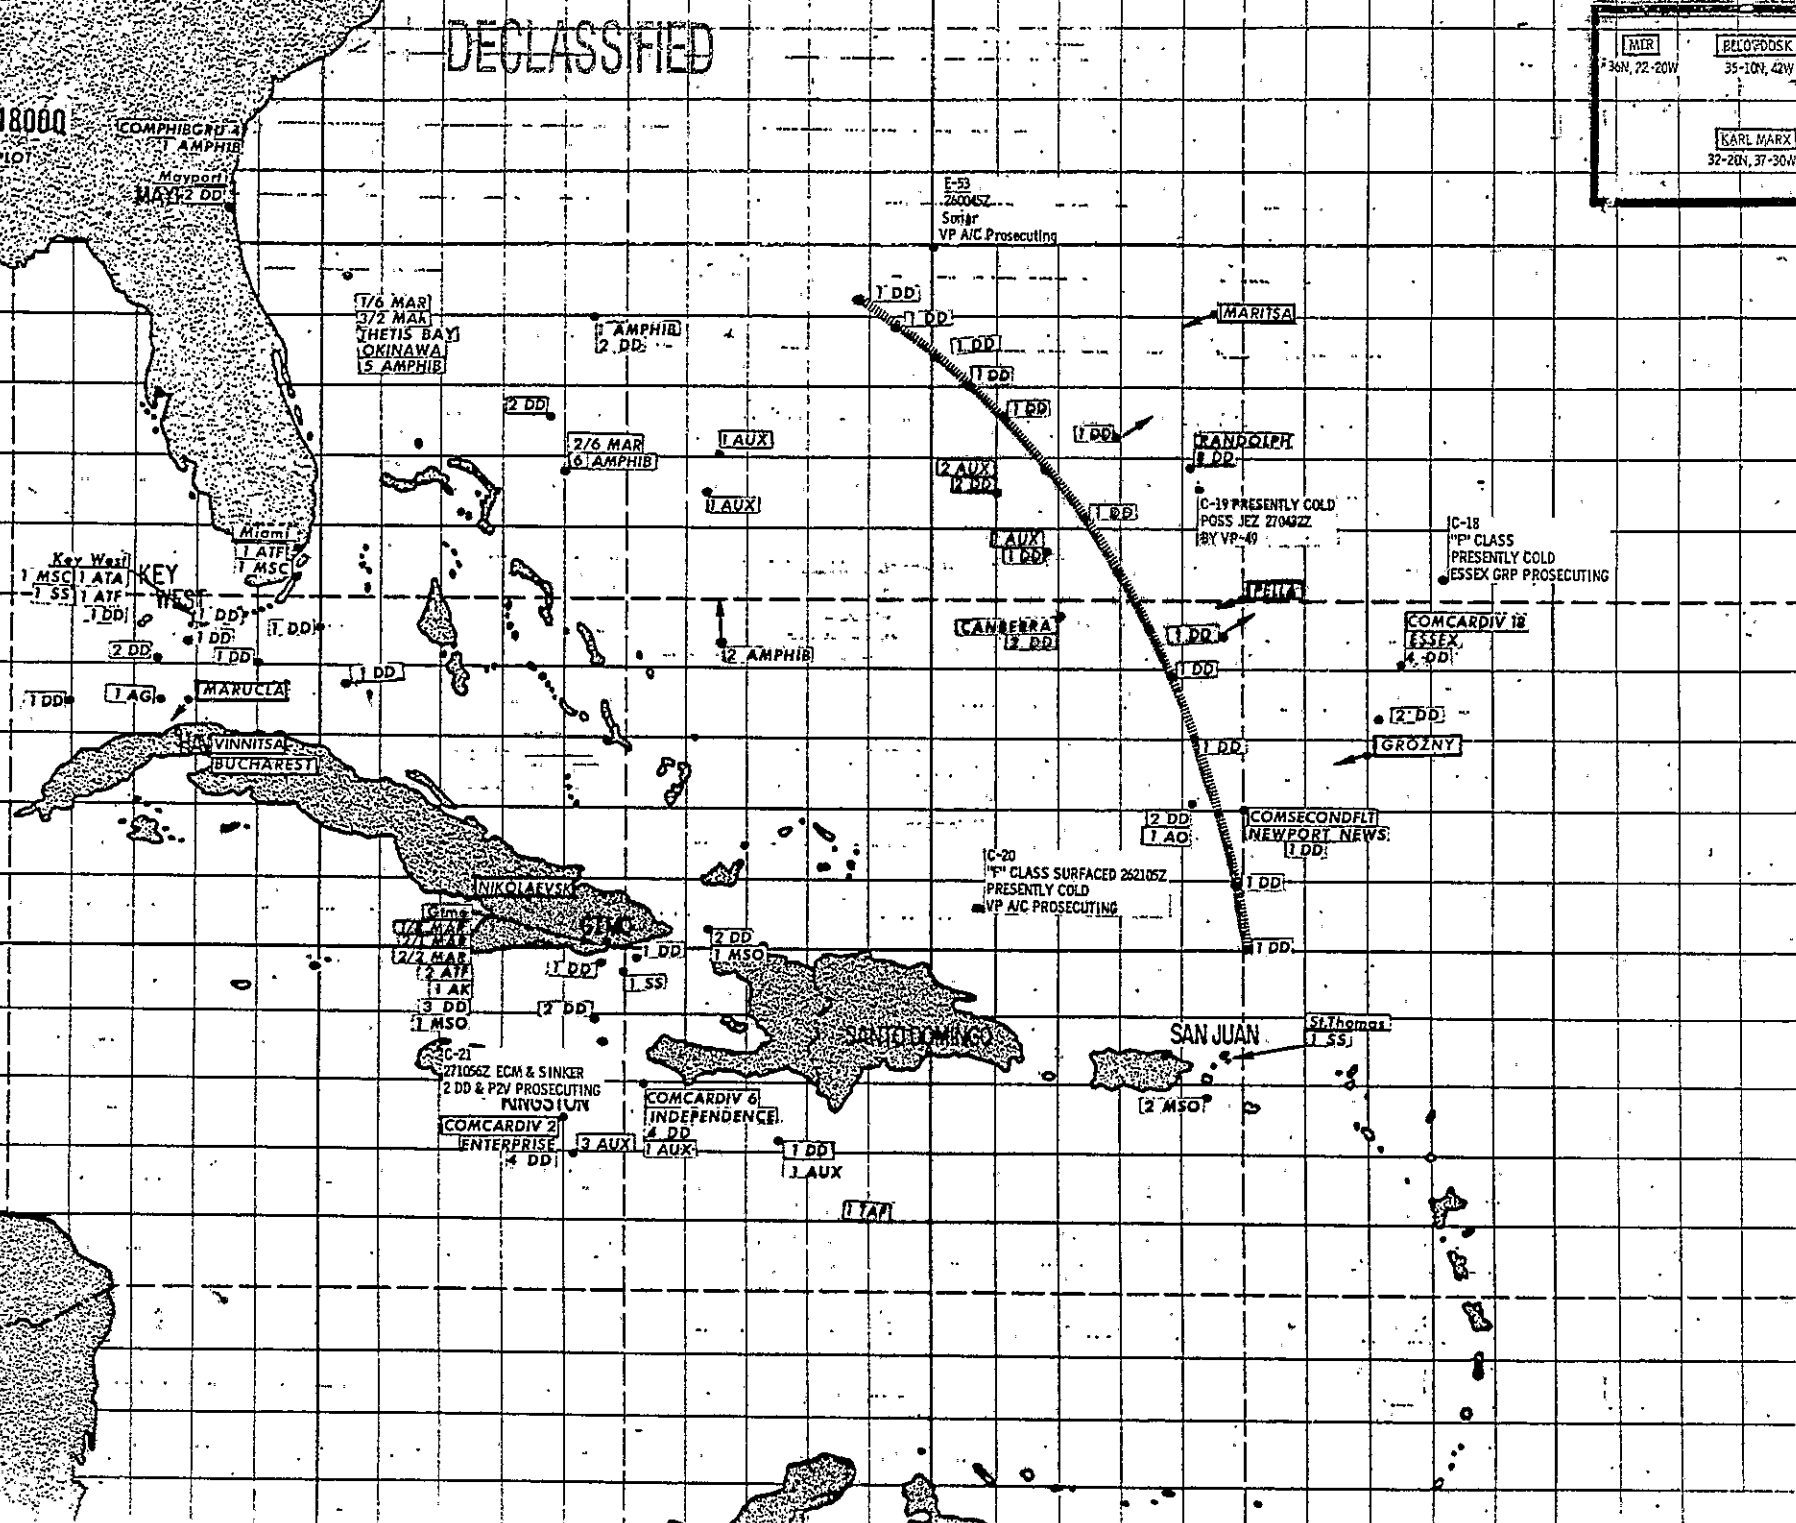

TOP SECRET
CARIBBEAN

DECLASSIFIED

MR	REC'D POSK
30N, 22-20W	35-10N, 42W
KARL MARX	
32-20N, 37-30W	

AS OF 27 OCT 1962 18000

PREPARED BY CNO FLAG PLOT

COMPHIBGRU 4
1 AMPHIB

Mayport
MAYK 2 DD

Pensacola
ANTETAM

1 AT

SAN JUAN
2 MSO

St Thomas
1 SS

Key West
1 MSC
1 ATF
1 DD
2 DD
1 DD
1 DD
1 DD
1 AG
MANUCLA

VINNITSA
BUCHAREST

NIKOLAEVSK

2 DD
1 MSO

1 DD
1 SS

2 DD

1 DD

1 DD
1 AUX

SANTO DOMINGO

SAN JUAN