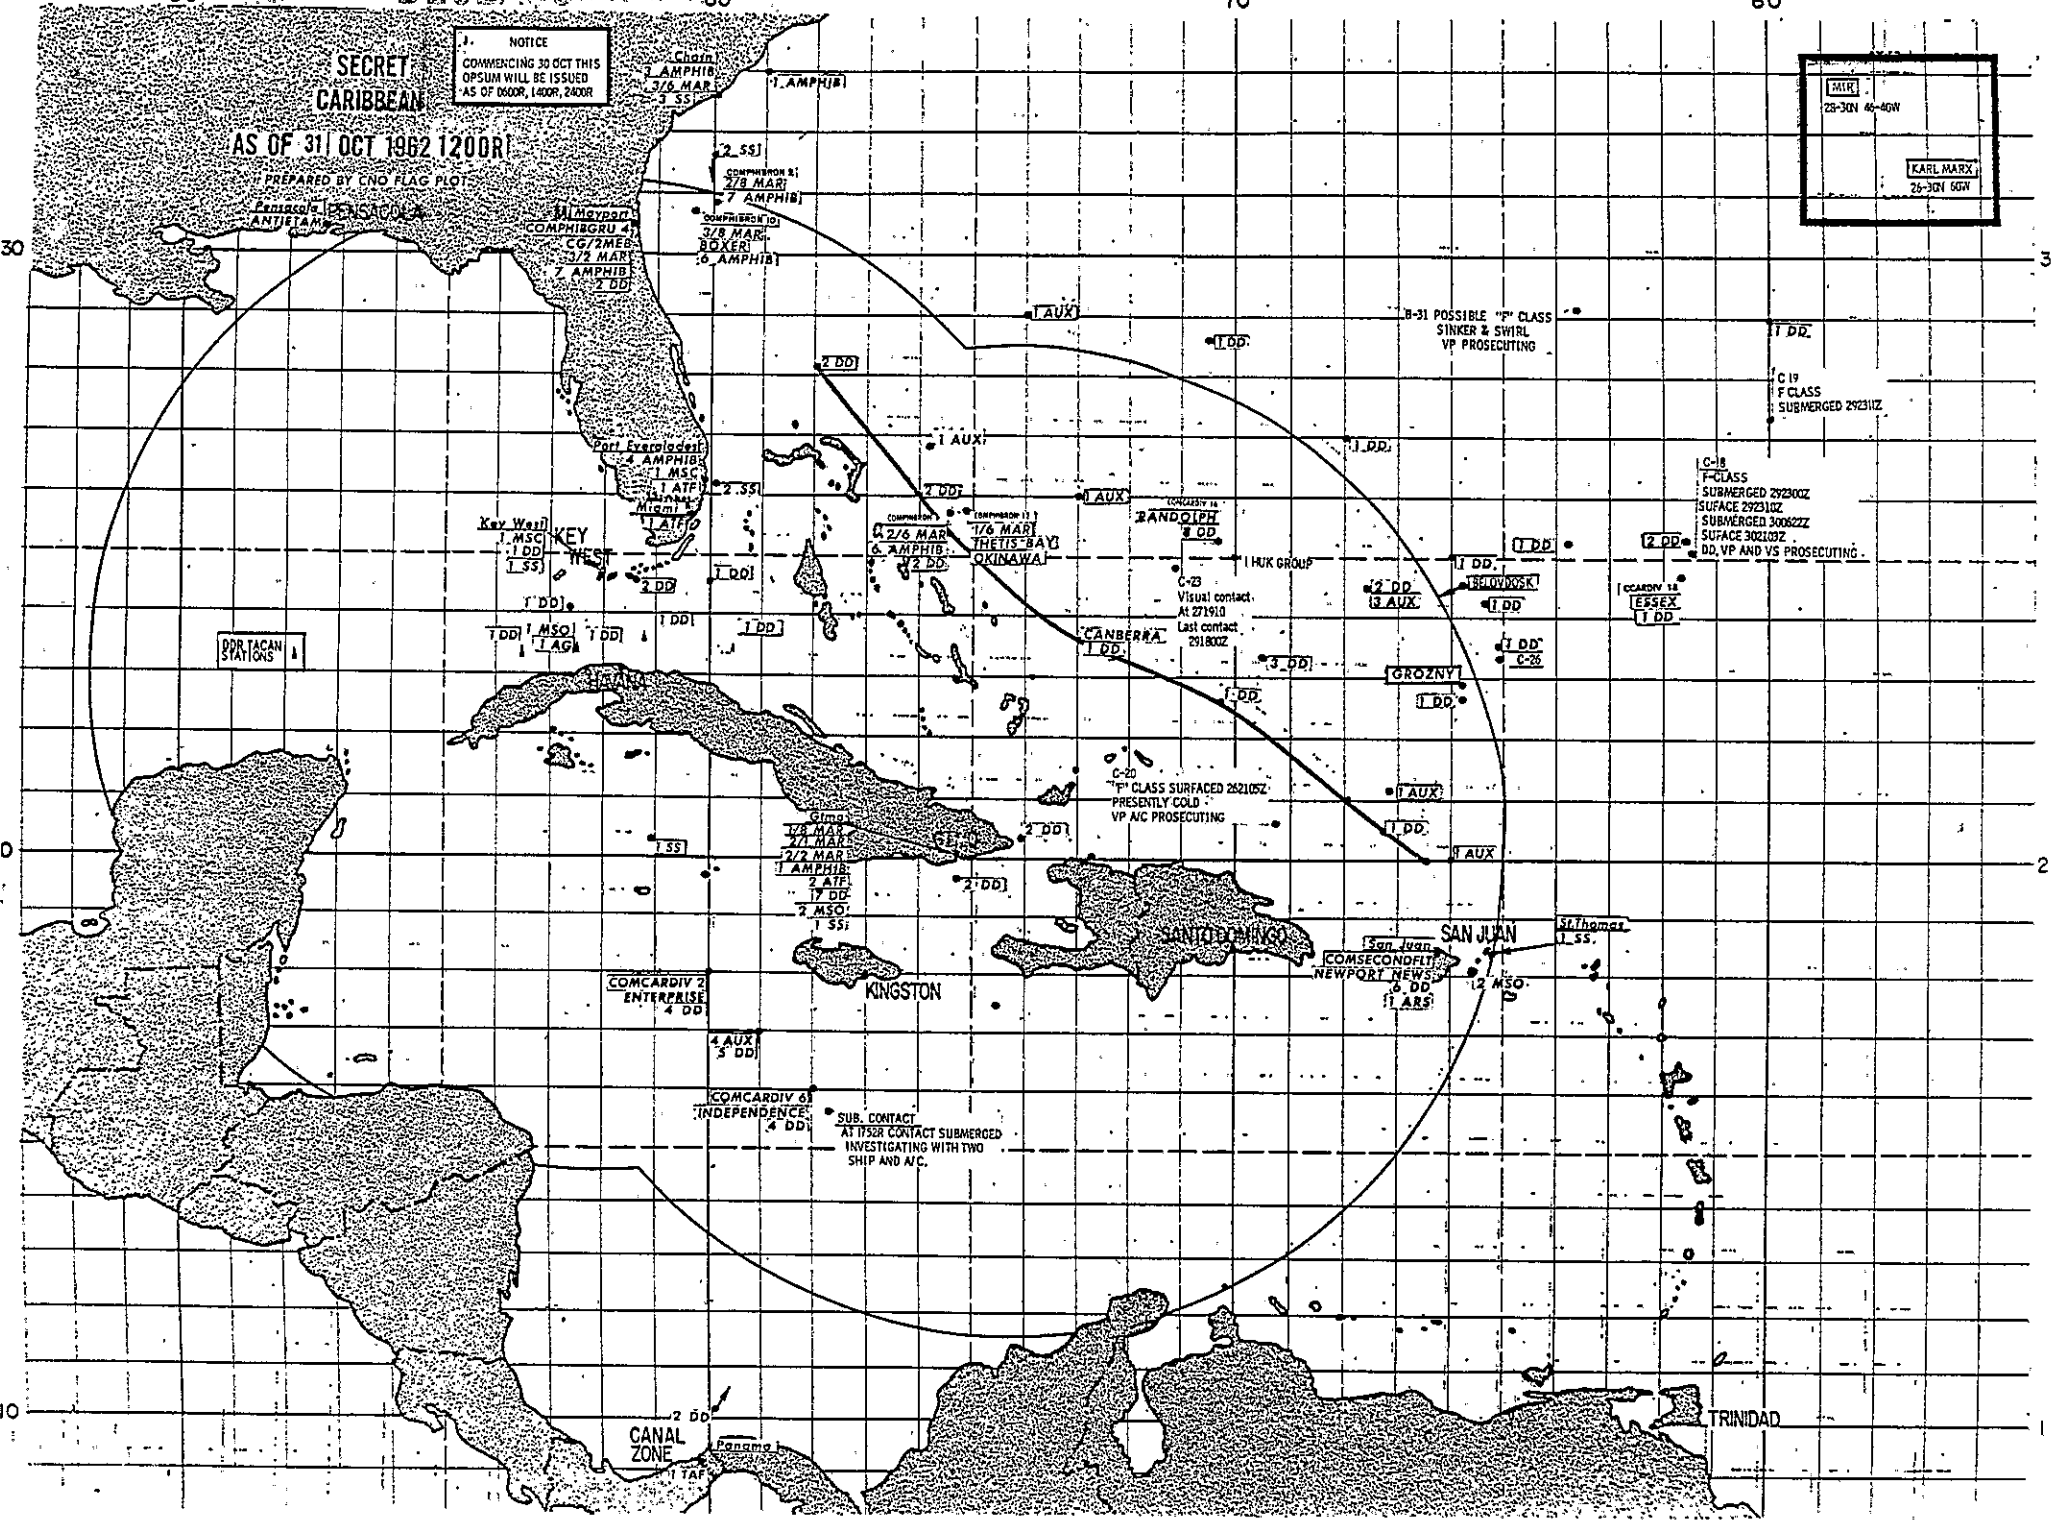

SECRET
CARIBBEAN

NOTICE
COMMENCING 30 OCT THIS
OPSUM WILL BE ISSUED
AS OF 0600R, 1400R, 2400R

AS OF 31 OCT 1962 1200R

PREPARED BY CNO FLAG PLOT

ANTHONY'S ANTITANK

DATE
28-30N 60-40W
KARL MARX
28-30N 60W

Chain
1 AMPHIB
3/6 MAR
3 SS

2 SSJ
COMPHIBRON 81
278 MAR
7 AMPHIB

COMPHIBRON 10
3/8 MAR
BOXER
6 AMPHIB

COMPHIBRON 4
CG/2MEB
3/2 MAR
7 AMPHIB
7 DD

Key West
1 MSC
1 DD
1 SS

1 DD
1 DD
1 DD

COMPHIBRON 11
2/6 MAR
6 AMPHIB
2 DD

COMPHIBRON 12
1/6 MAR
THELIS BAY
OKINAWA
2 DD

RANDOLPH
3 DD

CANBERRA
1 DD

2 DD
13 AUX

2 DD
1 DD

GROZNYL
1 DD

COMCARDIV 2
ENTERPRISE
4 DD

COMCARDIV 6
INDEPENDENCE
4 DD

San Juan
COMSECONFLT
NEWPORT NEWS
6 DD
1 ARS

2 DD
CANAL ZONE
1 TAF

1 DD
B-31 POSSIBLE "F" CLASS
SINKER & SWIRL
VP PROSECUTING

C 19
F CLASS
SUBMERGED 292310Z

COMCARDIV 11
EXSEX
1 DD

C-20
"F" CLASS SURFACED 282105Z
PRESENTLY COLD
VP AIC PROSECUTING

SUB CONTACT
AT 1758 CONTACT SUBMERGED
INVESTIGATING WITH TWO
SHIP AND AIC

30

0

10

5

2

1